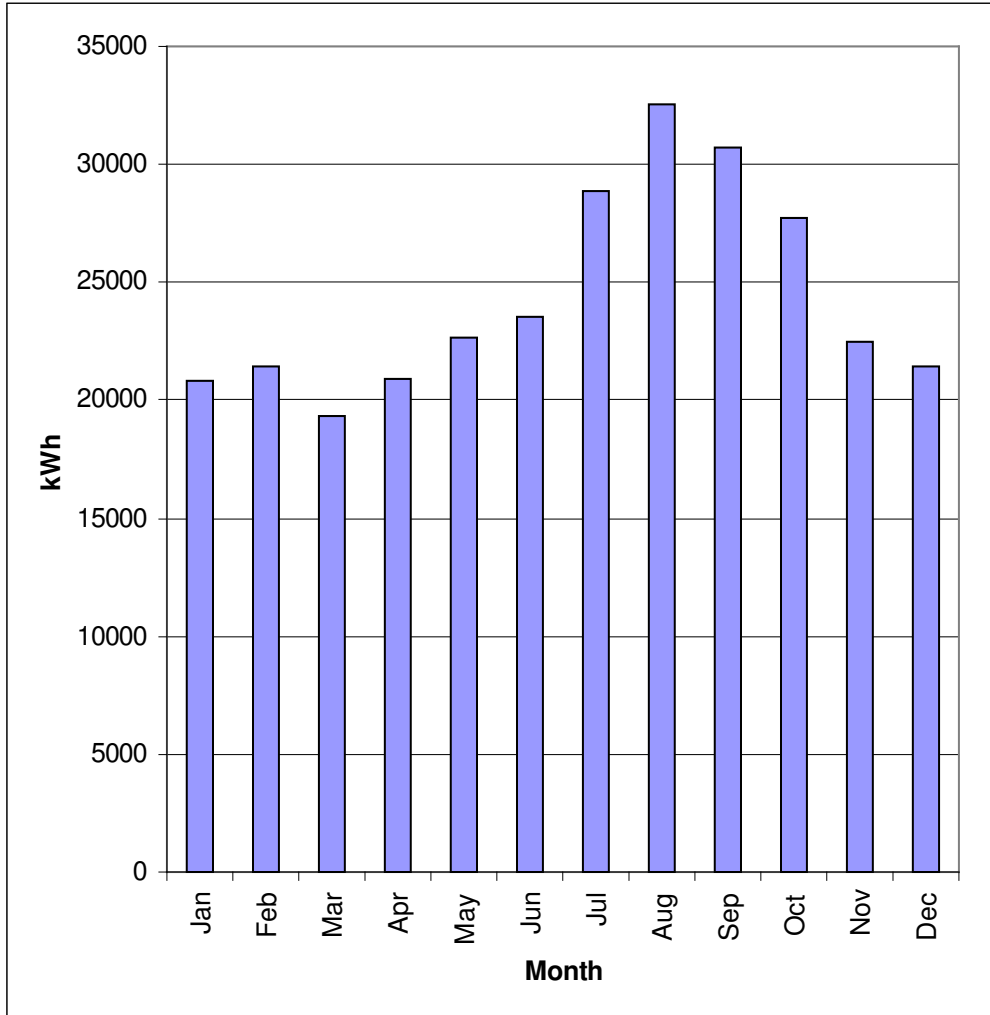

# Food Wholesaler Load History

From Utility Data December 2004 through February 2007

Conservation Engineering, LLC  
Richard Reis, PE